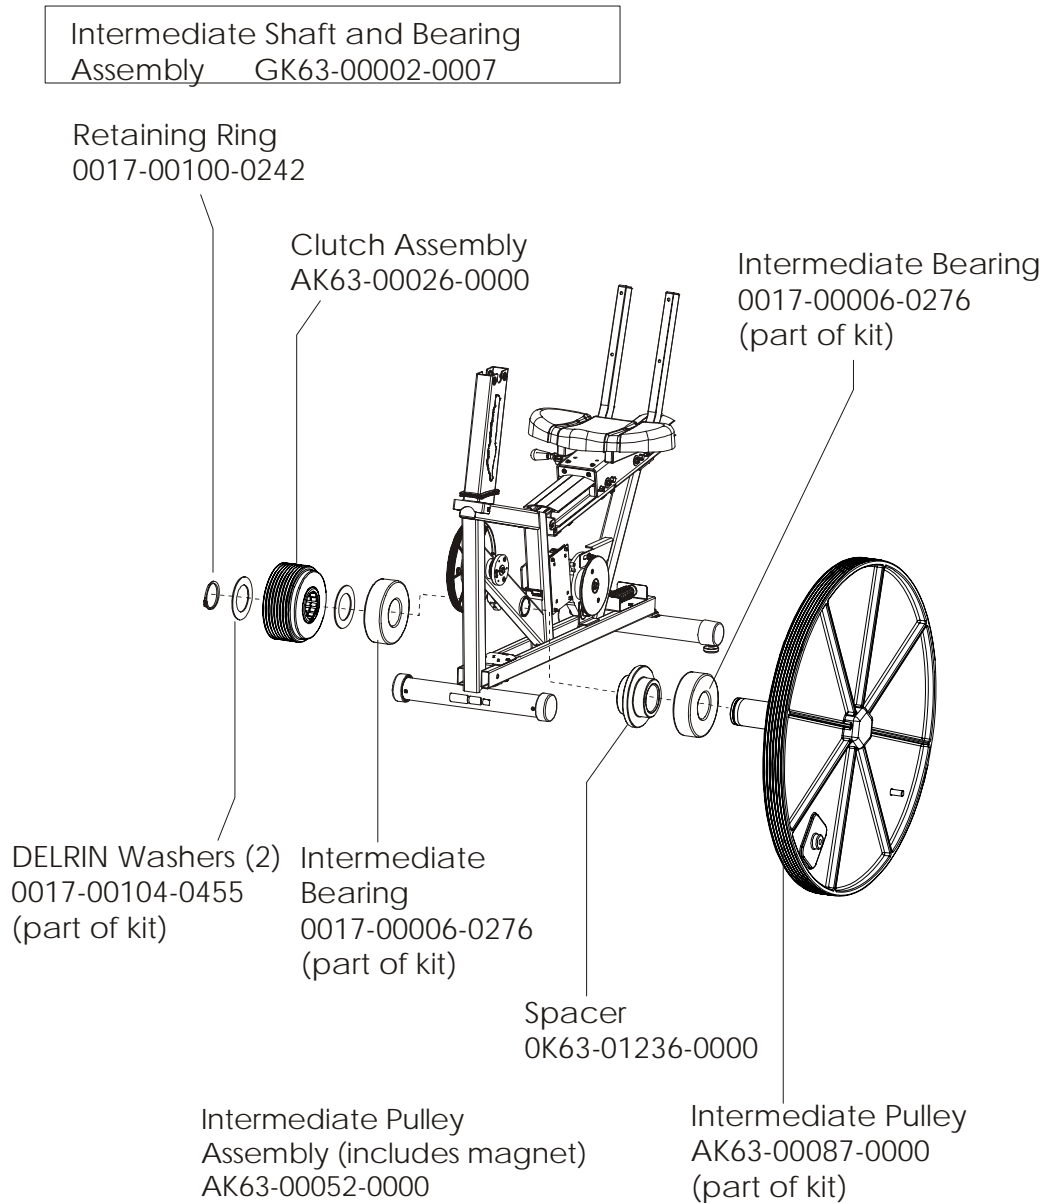

LifeFitness

Classic Recumbent Bike CLSR-0XXX-01

Customer Support Services
PARTS MANUAL rev 09 Apr 2008

Miscellaneous 3

Console Components..... 4

Console Support Assembly 5

Shrouds, End Cap, Crank Arms, and Pedals 6

Belts and 6V Battery 7

Resistor Assembly 8

Power Control Board..... 9

Alternator w/Pulley 10

Crankshaft and Bearing Assembly 11

Intermediate Shaft and Bearing Assembly 12

Idler Bracket Assembly 13

Seat Assembly 14

Seat Bottom Assembly 15

Seat Frame Assembly 16

Seat Pads and Accessory Tray 17

Extrusion Assembly..... 18

Seat Locking Assembly 19

Wheel and Leveler 20

Cables 21

Description	Part No.
OPERATION MANUAL	M051-00K39-A167
POWER OPTION KIT 120V	GK39-00002-0002
POWER OPTION KIT 240/50V UK	GK39-00002-0004
POWER OPTION KIT 240V+AUS	GK39-00002-0005
POWER OPTION KIT 230/50V CON	GK39-00002-0006
HARDWARE BAG	GK39-00002-0008
TOUCH UP PAINT: SPRAY CAN .5 OZ BOTTLE W/APPLICATOR .33 OZ PEN	0017-00008-0204 0017-00008-0205 0017-00008-0206
SERVICE MANUAL	M051-00K39-A012

Resistor Assembly
AK39-00020-0001

Power Control Board Assembly
AK39-00022-0001

Alternator w/Pulley Assembly
AK63-00093-0000

Idler Bracket Assembly
AK63-00021-0000

Locking Assembly
AK51-00053-0001